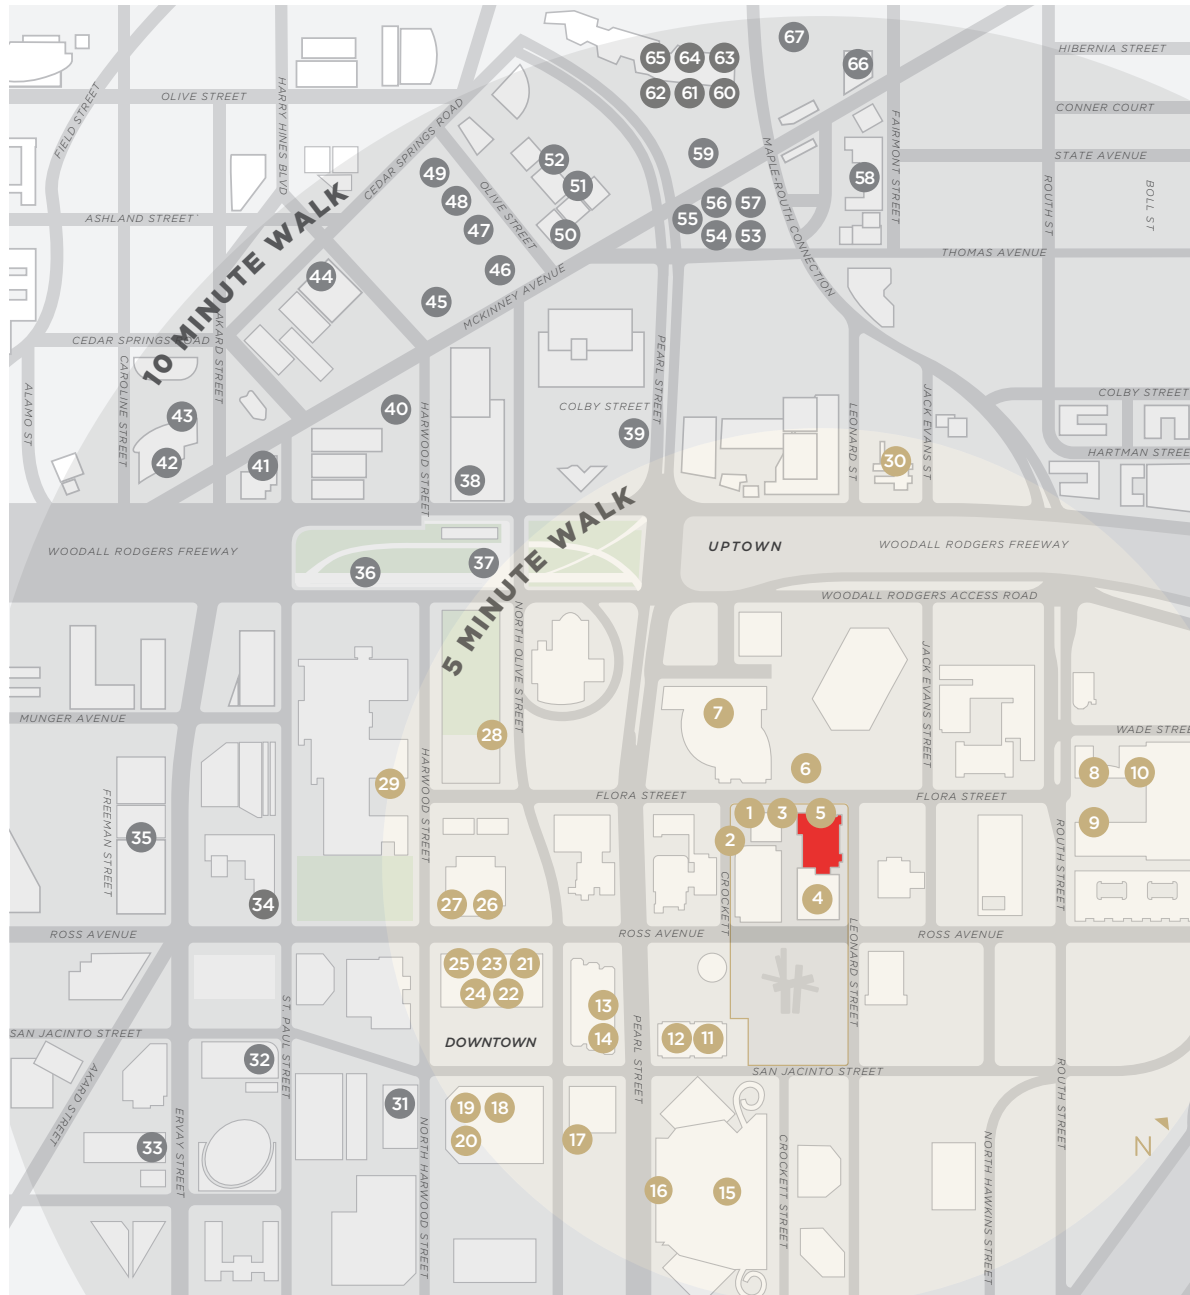

SEVENTY IN TEN

WALKABLE RESTAURANTS WITHIN 10 MINUTES

This is a partial list of the many restaurants within a short walking distance of HALL Arts

- 1 MUSUMÉ
- 2 AKAI SPEAKEASY
- 3 THE ARTISAN | CRAFT KITCHEN & TERRACE BAR
- 4 ELLIE'S RESTAURANT & LOUNGE
- 5 FUTURE RESTAURANT & CAFÉ
- 6 CENTER CAFÉ
- 7 OPUS
- 8 PLAYWRIGHT IRISH PUB
- 9 YOLK
- 10 TEI-AN
- 11 STARBUCKS
- 12 DALLAS PETROLEUM CLUB
- 13 SUBWAY
- 14 LA MADELEINE FRENCH CAFÉ
- 15 PLAZA OF THE AMERICAS
OVER 20 FAST CASUAL RESTAURANTS
- 16 CENTRIC BAR AND GRILL
- 17 SENOR BEAN MEXICAN GRILL
- 18 CARMINE'S PIZZERIA
- 19 DICKEY'S BARBECUE PIT
- 20 BURGDAWGS
- 21 ROTI MODERN MEDITERRANEAN
- 22 SOUTHPAW'S GRILL
- 23 MENDOCINO FARMS
- 24 ZERO GRADI GELATO
- 25 400 GRADI
- 26 SLOANE'S CORNER
- 27 ROYAL BLUE GROCERY
- 28 NASHER CAFE BY WOLFGANG PUCK
- 29 DMA CAFÉ
- 30 SAMMY'S BAR-B-Q
- 31 SNAPPY SALADS
- 32 ST. PAUL CAFÉ
- 33 45 OAKS CAFÉ AND CATERING
- 34 CORRIENTES 348
ARGENTINIAN STEAKHOUSE
- 35 PYRAMID RESTAURANT & BAR
- 36 KLYDE WARREN PARK FOOD TRUCKS
- 37 RELISH
- 38 MIRIAM COCINA LATINA
- 39 YARDBIRD
- 40 PERRY'S STEAKHOUSE & GRILLE
- 41 VILLAGE BURGER BAR
- 42 MESO MAYA
- 43 TAQUERIA LA VENTANA
- 44 RUTH'S CHRIS STEAKHOUSE
- 45 DOC B'S RESTAURANT
- 46 DEL FRISCO'S
- 47 ROTI MODERN MEDITERRANEAN
- 48 MIXT
- 49 MALIBU POKE
- 50 FEARINGS RESTAURANT
- 51 FLOWER CHILD
- 52 OCEAN PRIME
- 53 PEI WEI
- 54 SNAP KITCHEN
- 55 MORTON'S STEAKHOUSE
- 56 POTBELLY SANDWICH SHOP
- 57 SMASHBURGER
- 58 DRAGONFLY
- 59 SHAKE SHACK
- 60 MOXIE'S
- 61 ASCENSION
- 62 EAST HAMPTON SANDWICH CO.
- 63 THE CAPITAL GRILLE
- 64 NOBU
- 65 SIXTY VINES
- 66 TRULUCK'S
- 67 CRAB HOUSE SEAFOOD & OYSTER BAR